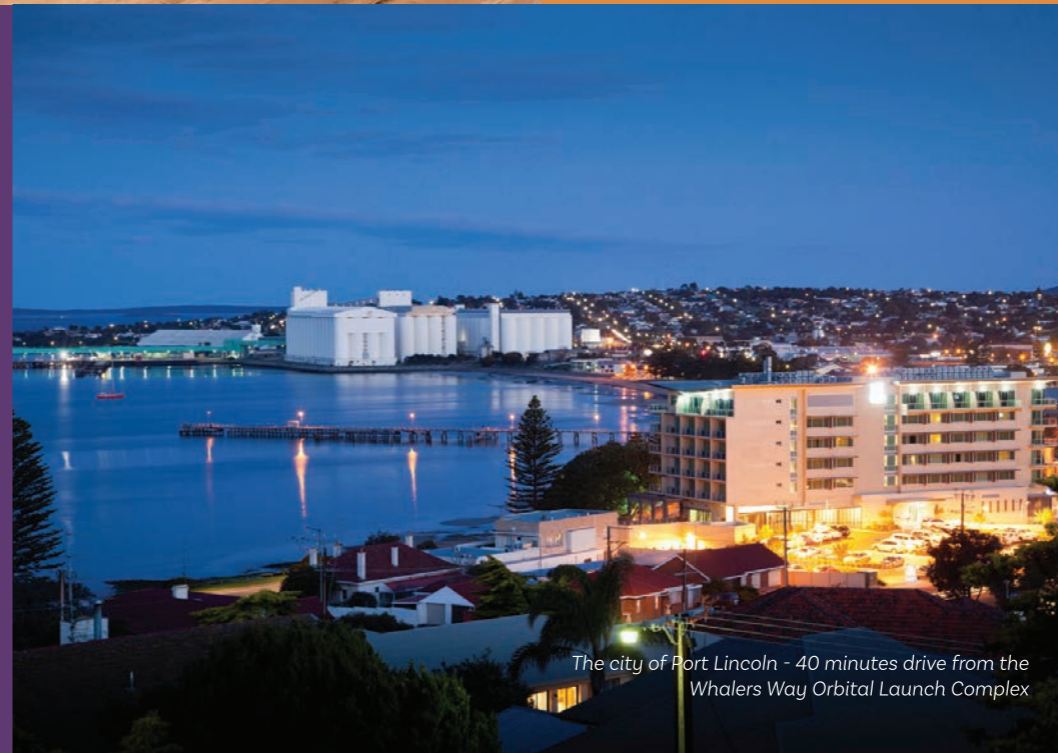

Southern Launch offers two unique spaceports in South Australia designed to support your launch and return requirements.

The Whalers Way Orbital Launch Complex is one of the only sites in the world that can provide high-cadence launches to polar and sun-synchronous orbits. The site also supports suborbital missions and hypersonic flight testing over water.

The Koonibba Test Range is the largest commercial rocket testing facility in the Southern Hemisphere and specialises in suborbital launches and returns from space.

We work closely with our customers to find the most efficient path to safe, successful, and frequent launch and returns.

Your mission.
Our expertise.

sales@southernlaunch.space
www.southernlaunch.space

OUR SPACEPORTS

Whalers Way Orbital Launch Complex

The Whalers Way Orbital Launch Complex supports direct ascent trajectories from 55 to 177 degrees including polar, sun-synchronous orbits and 135 degree (equivalent to 45 degree) inclination.

The complex can also accommodate hypersonic flight testing and the return of space technology from orbit over water.

Whalers Way Orbital Launch Complex is located 35 minutes from the city of Port Lincoln which has an abundance of accommodation, restaurants and tourist attractions.