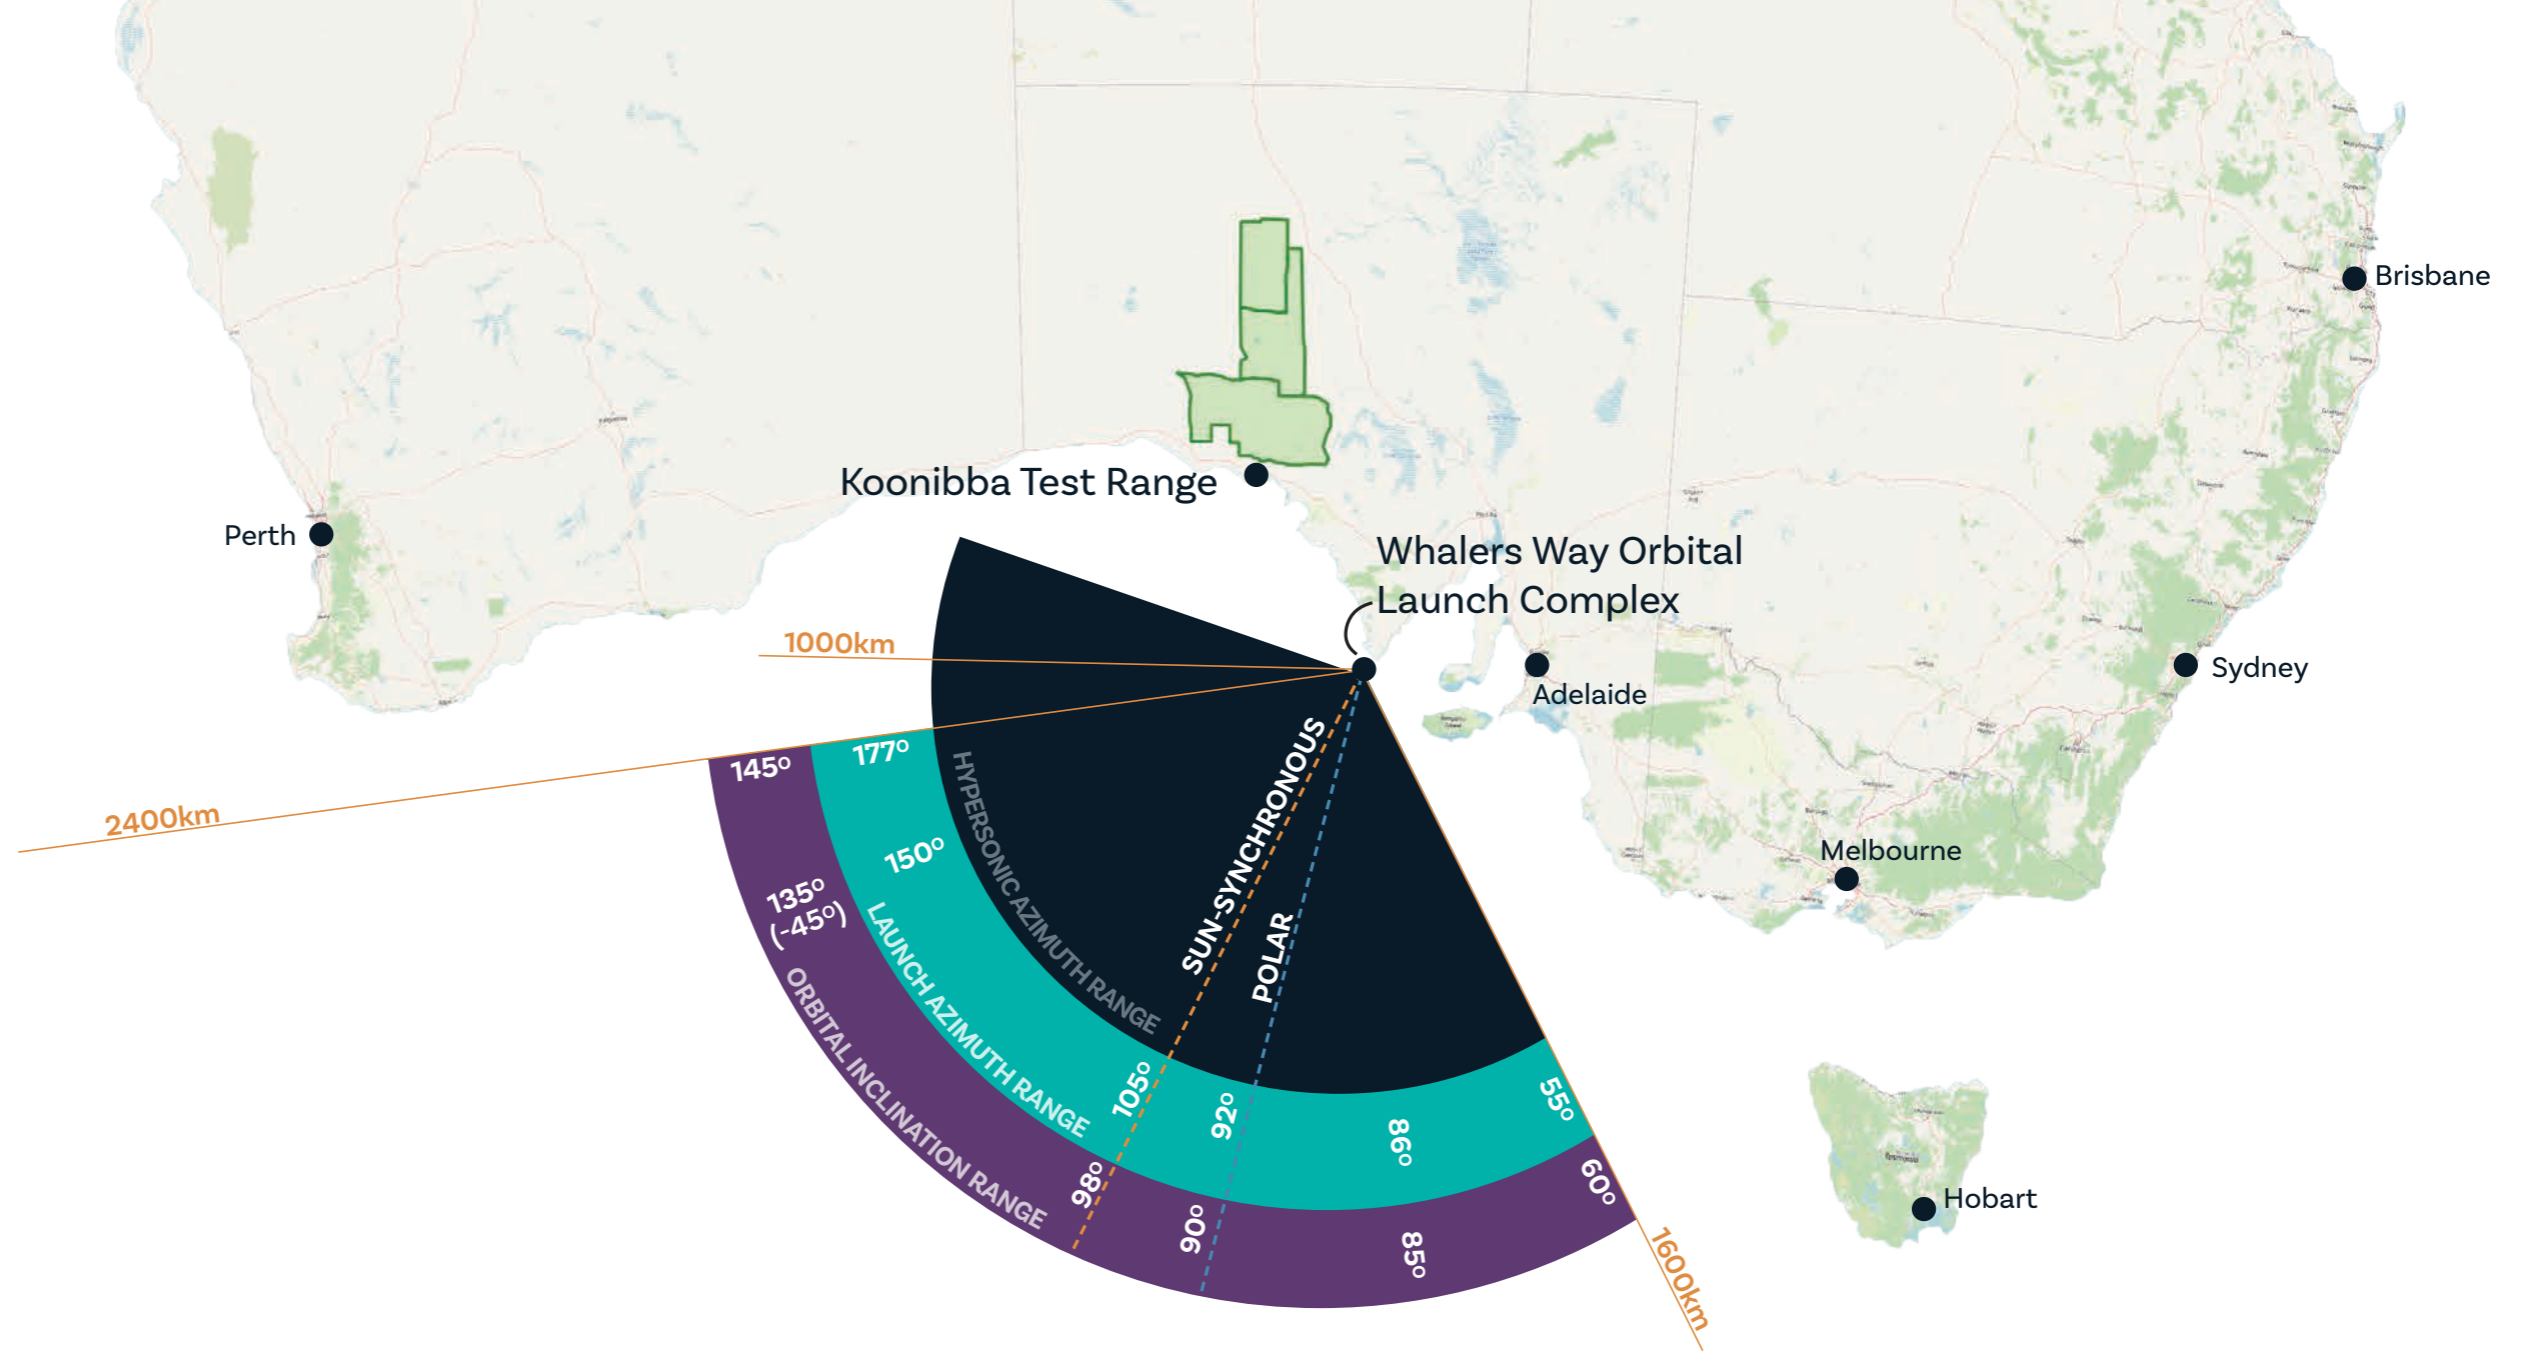

The complex can also accommodate hypersonic flight testing and the return of space technology from orbit over water.

Whalers Way Orbital Launch Complex is located 35 minutes from the city of Port Lincoln which has an abundance of accommodation, restaurants and tourist attractions.

Koonibba Test Range

The Koonibba Test Range is the largest commercial rocket testing facility in the Southern Hemisphere.

The range encompasses up to 41,000 square kilometres and extends up to 350 kilometres over uninhabited land. Rockets and payloads can be recovered from land to collect data and conduct system validation.

The range is equipped with a 16.8 metre launch rail capable of launching rockets up to 4,200kg.

The facility can also receive the return of space technology from orbit inclinations from polar orbit to as low as 32 degrees.

The Koonibba Test Range is operated in partnership with the Koonibba Community Aboriginal Corporation and is Australia's first licensed space launch facility.

The range is located 40kms from the regional centre of Ceduna which has a range of accommodation and catering options.