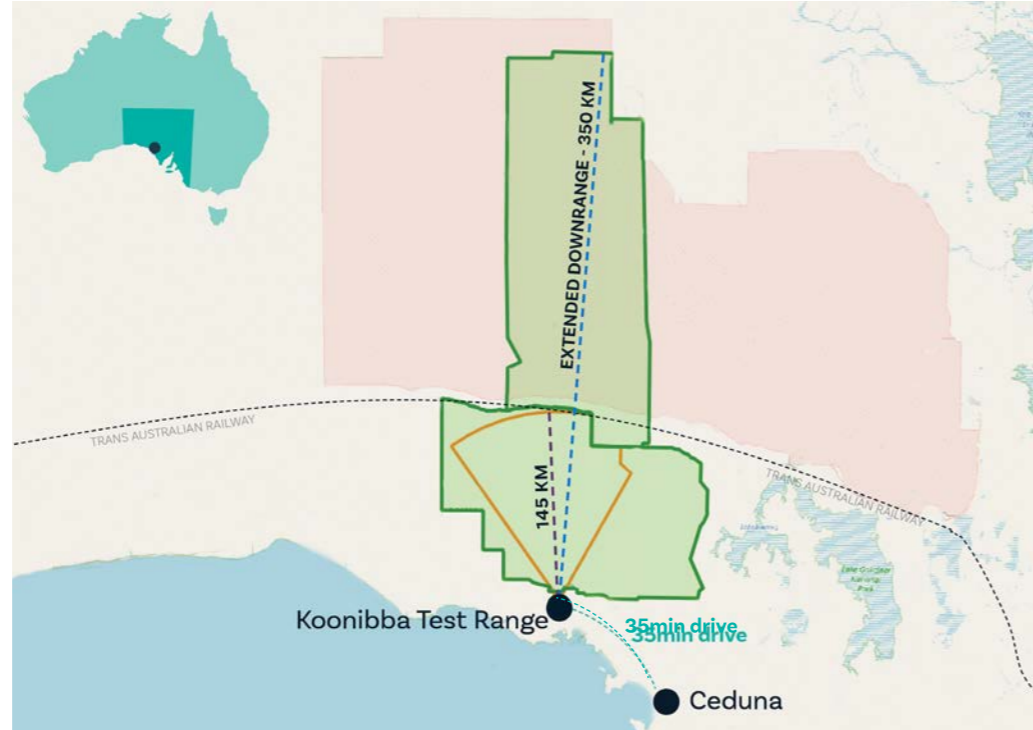

OUR SPACEPORTS

Whalers Way Orbital Launch Complex

The Whalers Way Orbital Launch Complex supports direct ascent trajectories from 55 to 177 degrees including polar, sun-synchronous orbits and 135 degree (equivalent to 45 degree) inclination.

Good year round weather and unhindered launch trajectories with low density air and marine traffic offer greater launch window availability.

Launch customers can access high cadence, direct ascent flight trajectories maximising spacecraft payload mass and profitability.

The complex can also accommodate hypersonic flight testing and the return of space technology from orbit over water.

Whalers Way Orbital Launch Complex is located 35 minutes from the city of Port Lincoln which has an abundance of accommodation, restaurants and tourist attractions.

Koonibba Test Range

The Koonibba Test Range is the largest commercial rocket testing facility in the Southern Hemisphere.

The range encompasses up to 41,000 square kilometres and extends up to 350 kilometres over uninhabited land. Rockets and payloads can be recovered from land to collect data and conduct system validation.

The range is equipped with a 16.8 metre launch rail capable of launching rockets up to 4,200kg.

The facility can also receive the return of space technology from orbit inclinations from polar orbit to as low as 32 degrees.

The Koonibba Test Range is operated in partnership with the Koonibba Community Aboriginal Corporation and is Australia's first licensed space launch facility.

The range is located 40kms from the regional centre of Ceduna which has a range of accommodation and catering options.